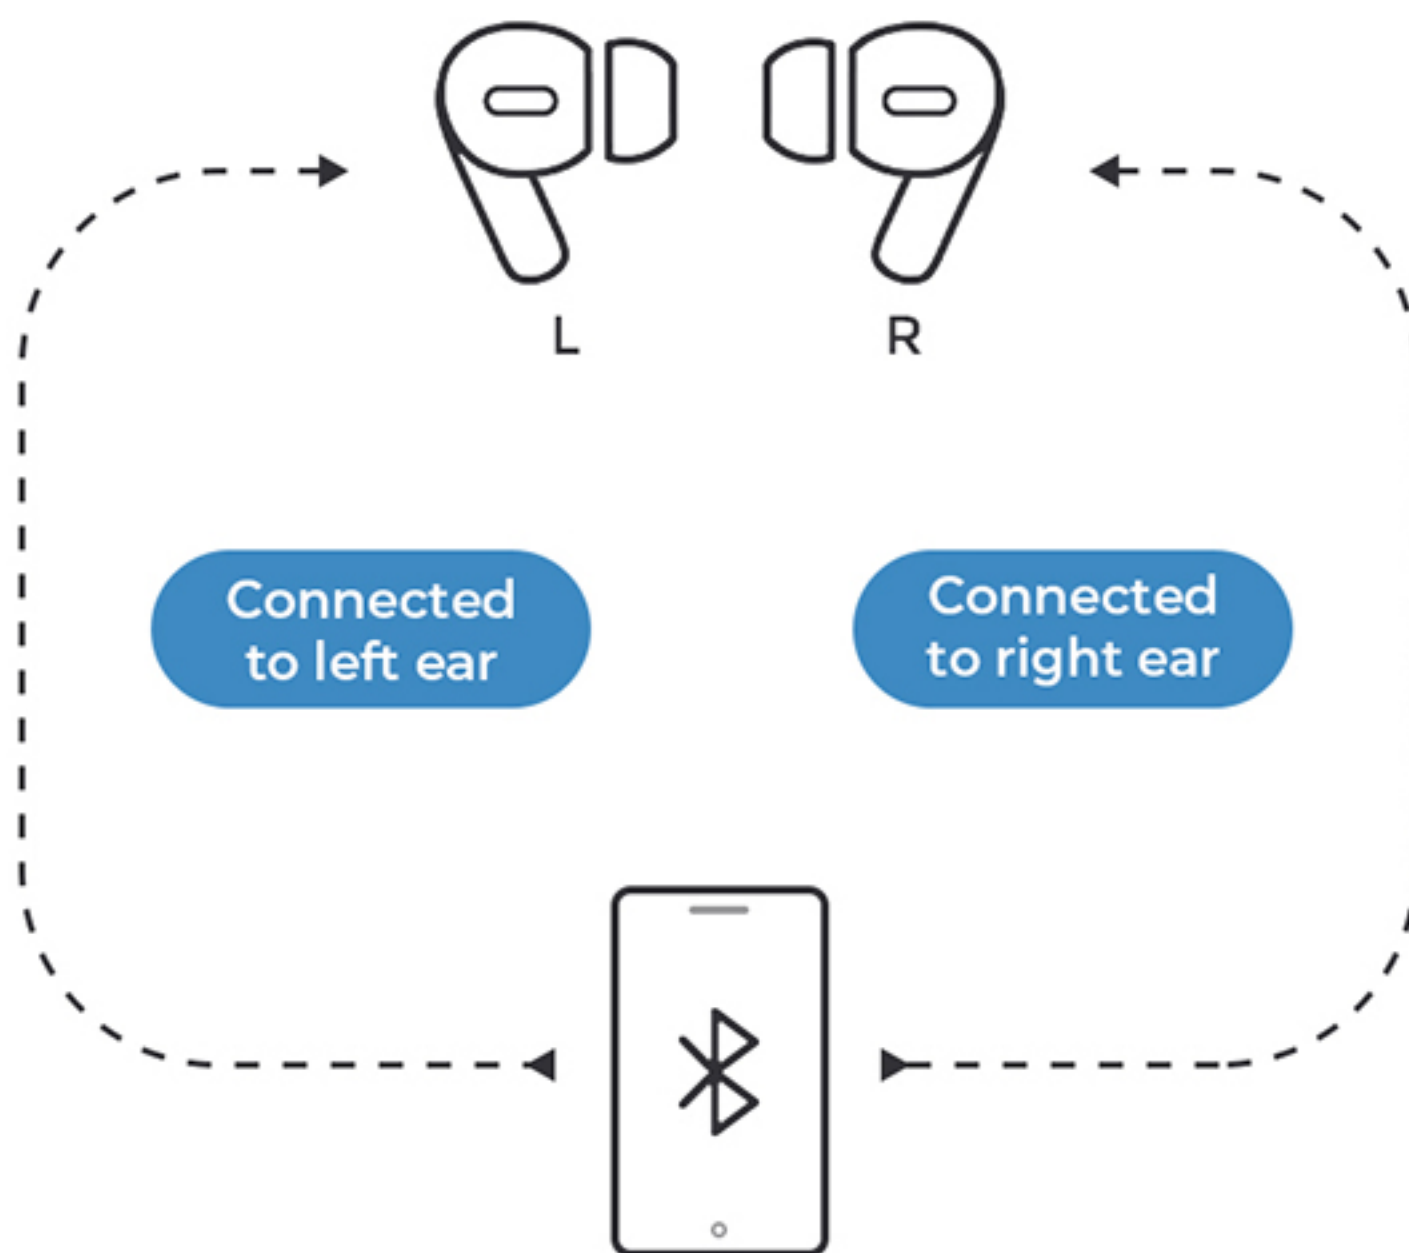

# Put in-Ear : Play Take it out : Stop

Built-in smart sensor touch IC, take off and pause  
Wear and play, simpler also smarter

 Automatic In-ear Detection  
Turn **On** / **Off**

NEW  
ARRIVED

# Take it Listen at will

Take  
it at will

No more pairing or connection process,  
fast and automatic connection once  
taking out

# Bluetooth connection display diagram

Bluetooth connection

Primary and secondary switch quickly, two earbuds are connected to the device separately Support for using single side or both sides

NEW  
ARRIVED